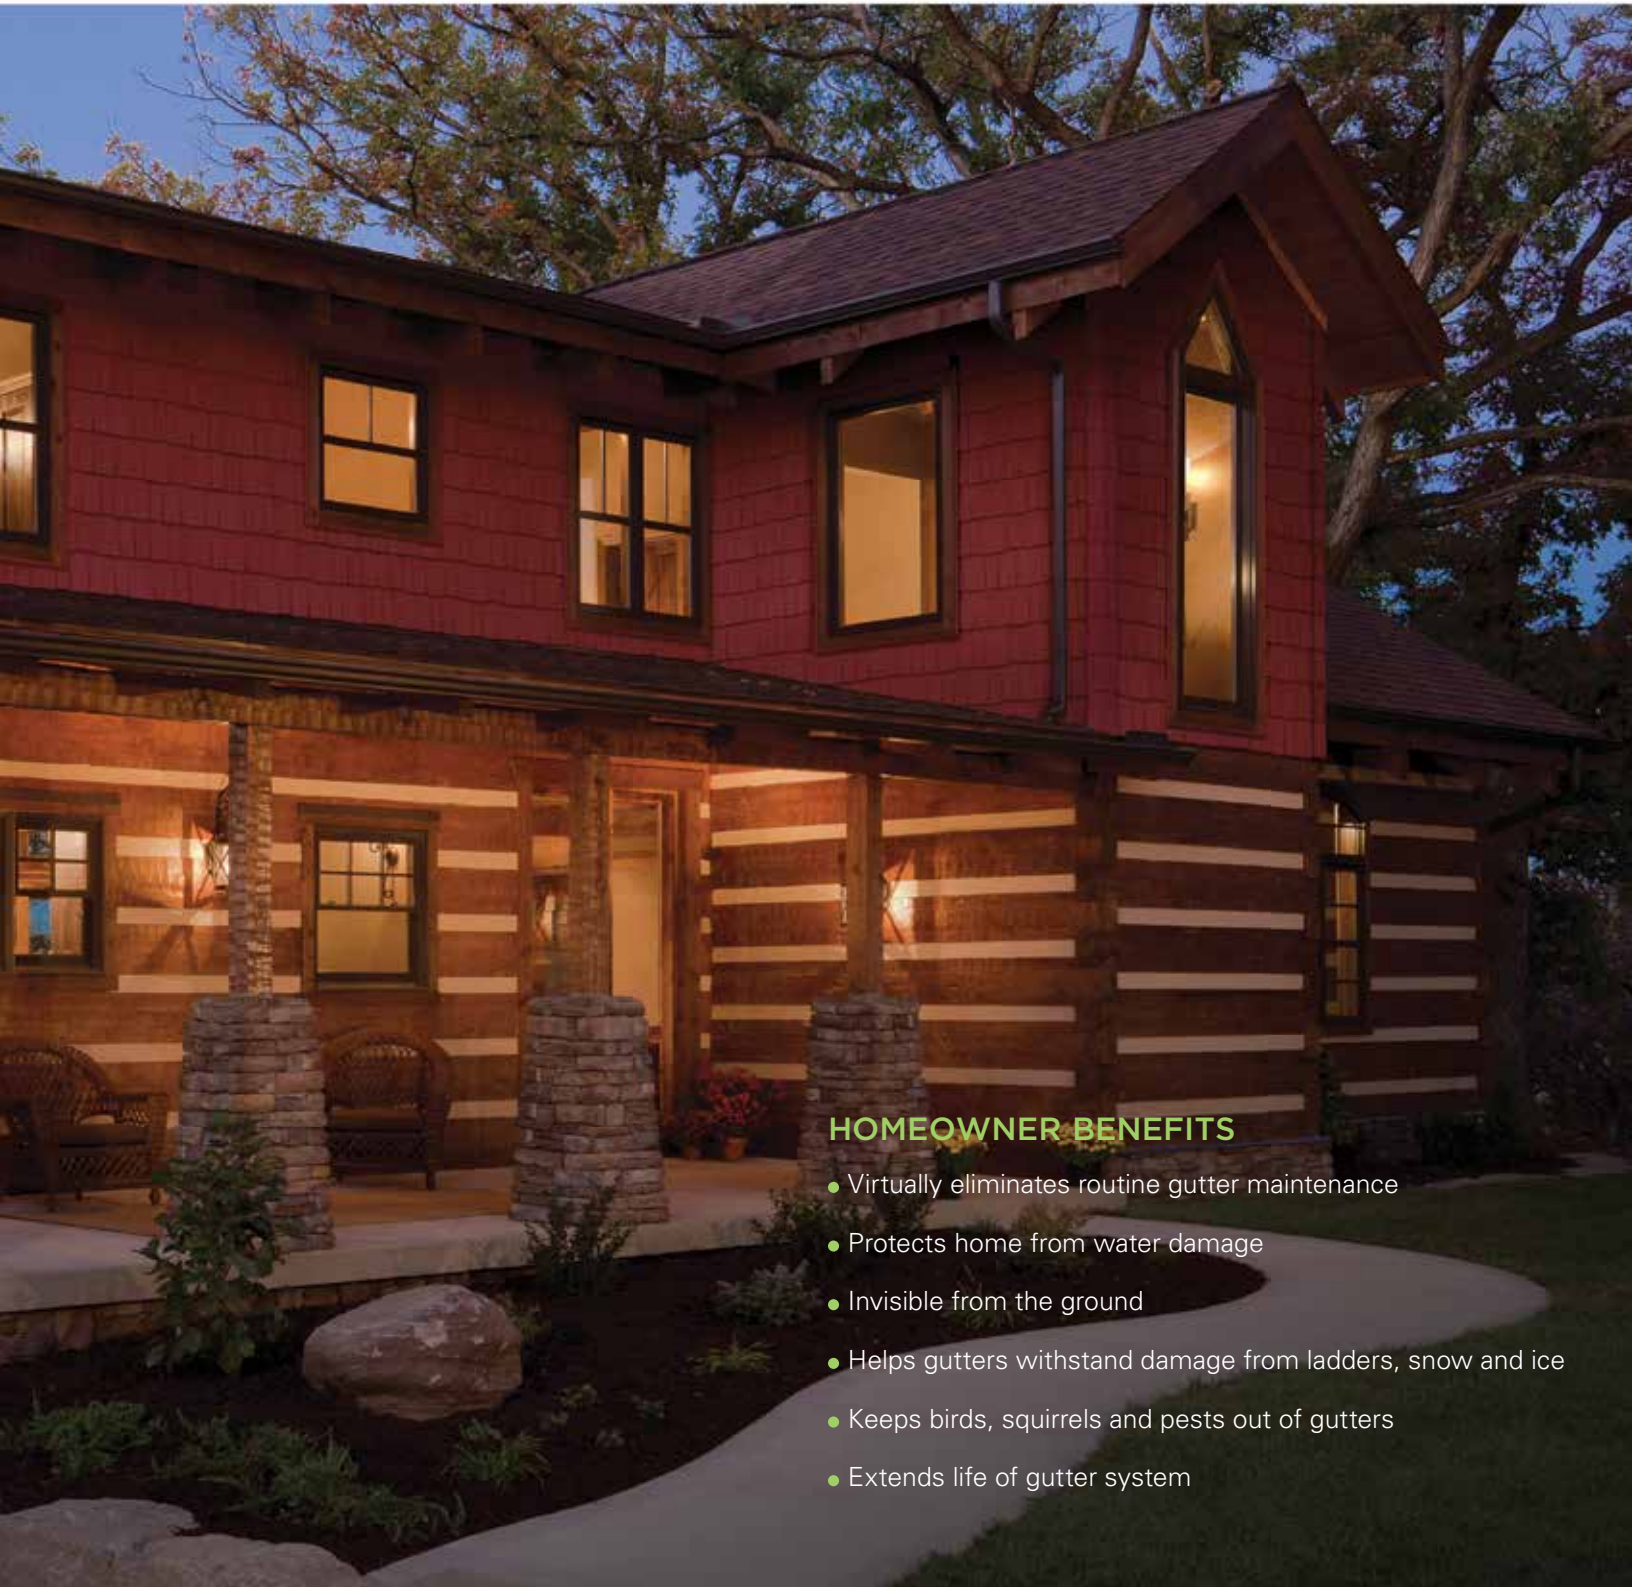

HOMEOWNER BENEFITS

- Virtually eliminates routine gutter maintenance
- Protects home from water damage
- Invisible from the ground
- Helps gutters withstand damage from ladders, snow and ice
- Keeps birds, squirrels and pests out of gutters
- Extends life of gutter system