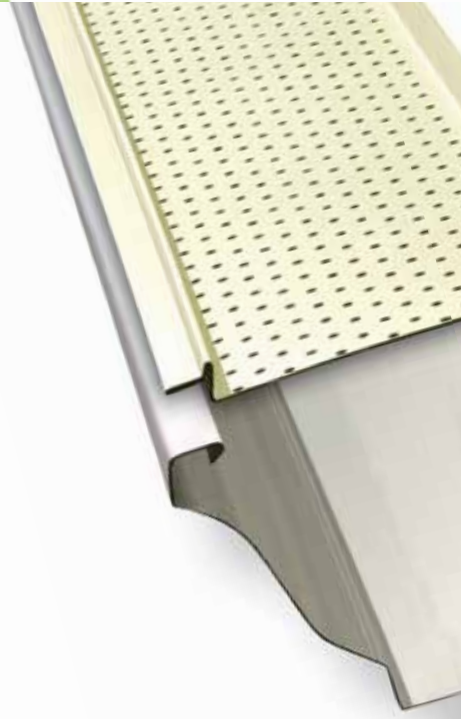

 **LEAF RELIEF**[®]
by PLY GEM

Gutter protection
that really works.[®]

Proven effective year after year.

Homeowners choose Leaf Relief® for one simple reason — it works. (We wouldn't have installed so much of it if it didn't.) In fact, Leaf Relief has protected over 100 million

The patented design keeps debris out of gutters while allowing water to drain freely. All it takes is a normal breeze to lift debris away.*

*Dry leaves require 6 mph winds, wet debris requires 23 mph winds.

 **LEAF RELIEF**[®]
by PLY GEM

In addition to leaves and debris, Leaf Relief keeps birds and squirrels out of your gutters. Leaf Relief screws to the front of your gutters and a flexible flap fits securely at the back — without voiding your roof warranty. Sturdy aluminum or copper construction strengthens gutters and helps resist damage from ladders, wind, snow and ice.